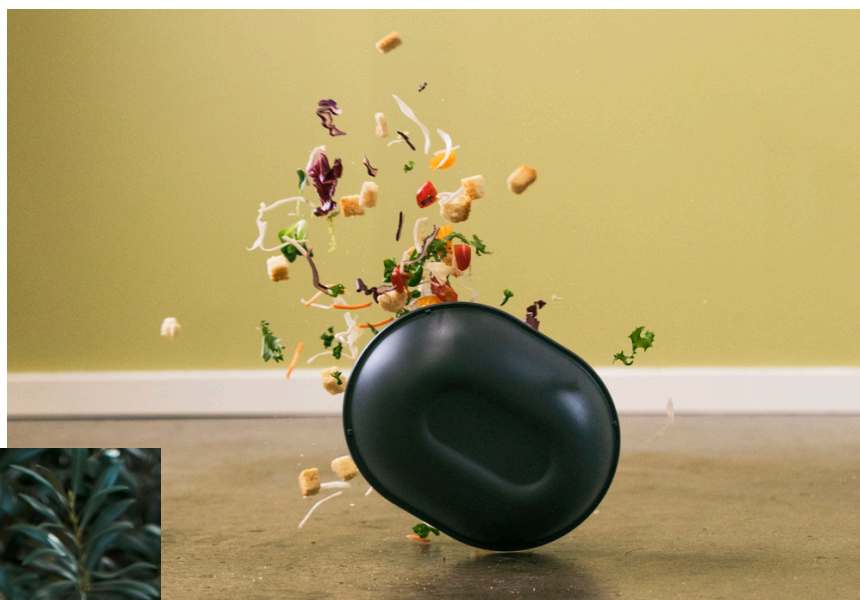

Basically: drop the reusable products any place you want a good food mood.

YES!

Drop it. Squeeze it. Microwave it. Pop it in the dishwasher.

Made from durable PP/PP + Mineral/ Tritan/SAN, the reusable plastic products are made to withstand claps, bumps and the most spontaneous of cheers. Meant for convenient reuse, all items are dishwasher safe and can handle 50+ cycles. To top it off: the reusable food containers, cups, plate and deep plate are safe to use in a microwave.