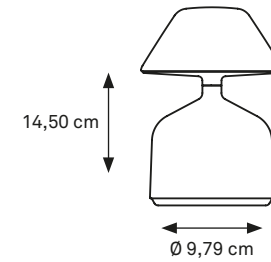

## DEMOISELLE SMALL COLLECTION

BOWL

CAP

CYLINDER

BOWL OPAL

CAP OPAL

CYLINDER OPAL

MATERIAL: ALUMINUM  
IP 52 RATED