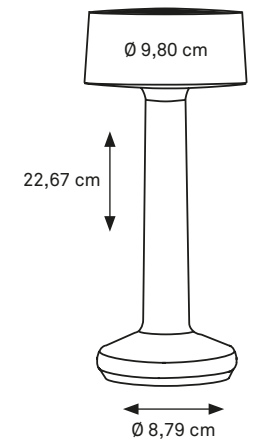

## MOMENTS COLLECTION

BOWL

CAP

CYLINDER

BOWL OPAL

CAP OPAL

CYLINDER OPAL

MATERIAL: ALUMINUM  
IP 52 RATED