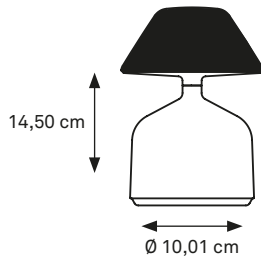

TABLE LIGHTING

DEMOISELLE SMALL COLLECTION

BOWL

CAP

CYLINDER

BOWL OPAL

CAP OPAL

CYLINDER OPAL

MATERIAL: ALUMINUM
IP 52 RATED

WARM WHITE 2300 KELVIN + 2700 KELVIN + RGB INCLUDED