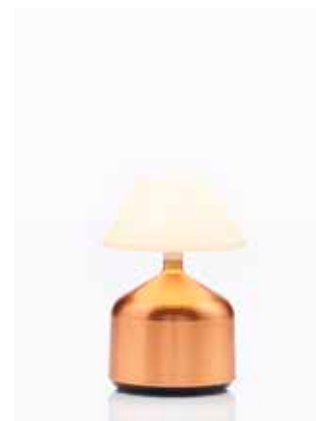

# COPPER

**BOWL**  
CODE: DEM-S-077

**CAP**  
CODE: DEM-S-078

**CYLINDER**  
CODE: DEM-S-079

**BOWL OPAL**  
CODE: DEM-S-080

**CAP OPAL**  
CODE: DEM-S-081

**CYLINDER OPAL**  
CODE: DEM-S-082