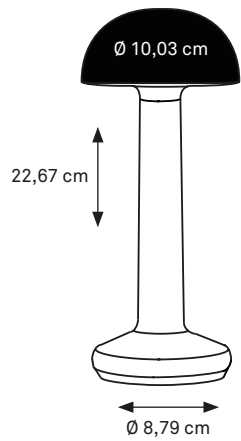

TABLE LIGHTING

MOMENTS COLLECTION

BOWL