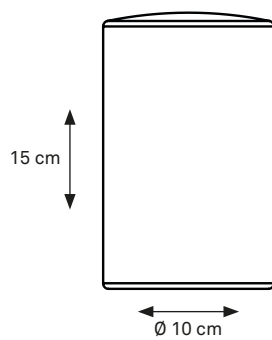

CYLINDRO
CODE: 021