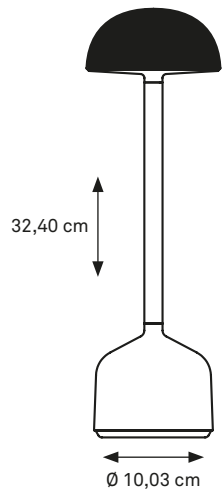

TABLE LIGHTING

DEMOISELLE TALL COLLECTION

BOWL