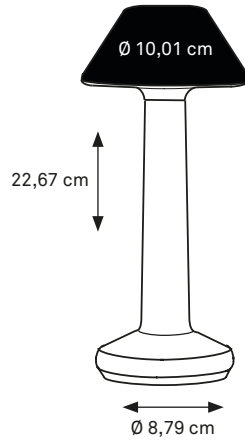

TABLE LIGHTING

MOMENTS COLLECTION

BOWL

CAP

CYLINDER

BOWL OPAL

CAP OPAL

CYLINDER OPAL

MATERIAL: ALUMINUM
IP 52 RATED

WARM WHITE 2700 KELVIN + RGB INCLUDED