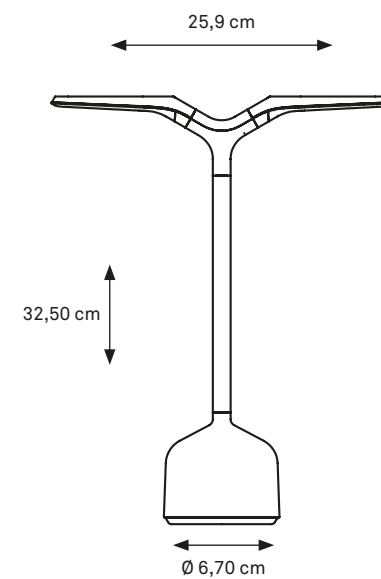

TABLE LIGHTING

GRAND CRU COLLECTION

MATERIAL: ALUMINUM
IP 52 RATED

WARM WHITE 2300 KELVIN
+ 2700 KELVIN
+ RGB INCLUDED