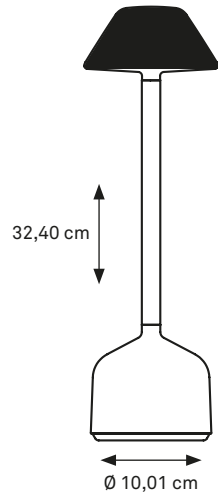

TABLE LIGHTING

DEMOISELLE TALL COLLECTION

BOWL

CAP

CYLINDER

BOWL OPAL

CAP OPAL

CYLINDER OPAL

MATERIAL: ALUMINUM
IP 52 RATED

WARM WHITE 2300 KELVIN + 2700 KELVIN + RGB INCLUDED