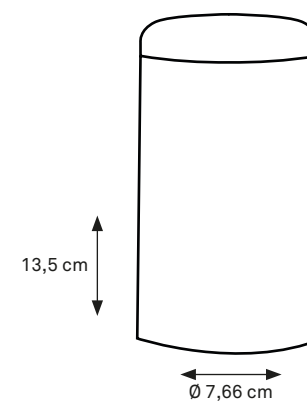

TABLE LIGHTING

MOJO COLLECTION

WARM WHITE 2300 KELVIN
+ 2700 KELVIN
+ RGB INCLUDED

MOJO

CODE: 059

MATERIAL: PC
IP 52 RATED

MOJO includes 3 different
colored clip-on caps