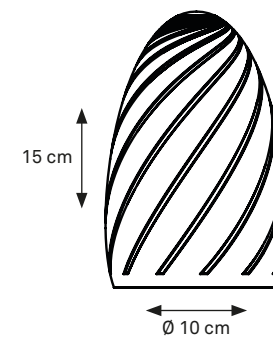

## TEBUR COLLECTION

BULLIT  
CODE: 020

CYLINDRO  
CODE: 021

CUBIC  
CODE: 022

MATROUSHKA  
CODE: 030

GHERKIN  
CODE: 031

SHADOW  
CODE: 032

MATERIAL: PE  
IP 52 RATED