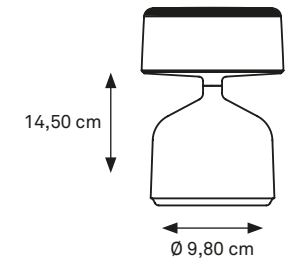

## DEMOISELLE SMALL COLLECTION

BOWL

CAP

CYLINDER

BOWL OPAL

CAP OPAL

CYLINDER OPAL

MATERIAL: ALUMINUM  
IP 52 RATED