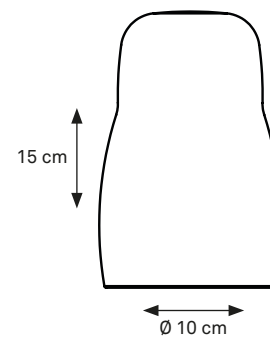

MATROUSHKA
CODE: 030