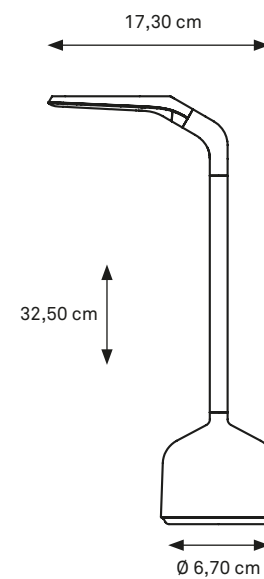

TABLE LIGHTING

PETIT CRU COLLECTION

MATERIAL: ALUMINUM
IP 52 RATED

WARM WHITE 2300 KELVIN
+ 2700 KELVIN
+ RGB INCLUDED