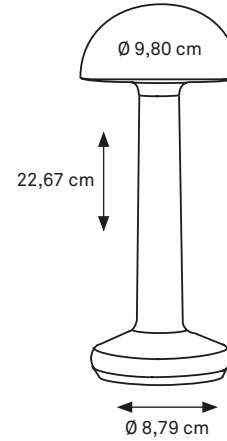

## MOMENTS COLLECTION

BOWL

CAP

CYLINDER

BOWL OPAL

CAP OPAL

CYLINDER OPAL

MATERIAL: ALUMINUM  
IP 52 RATED