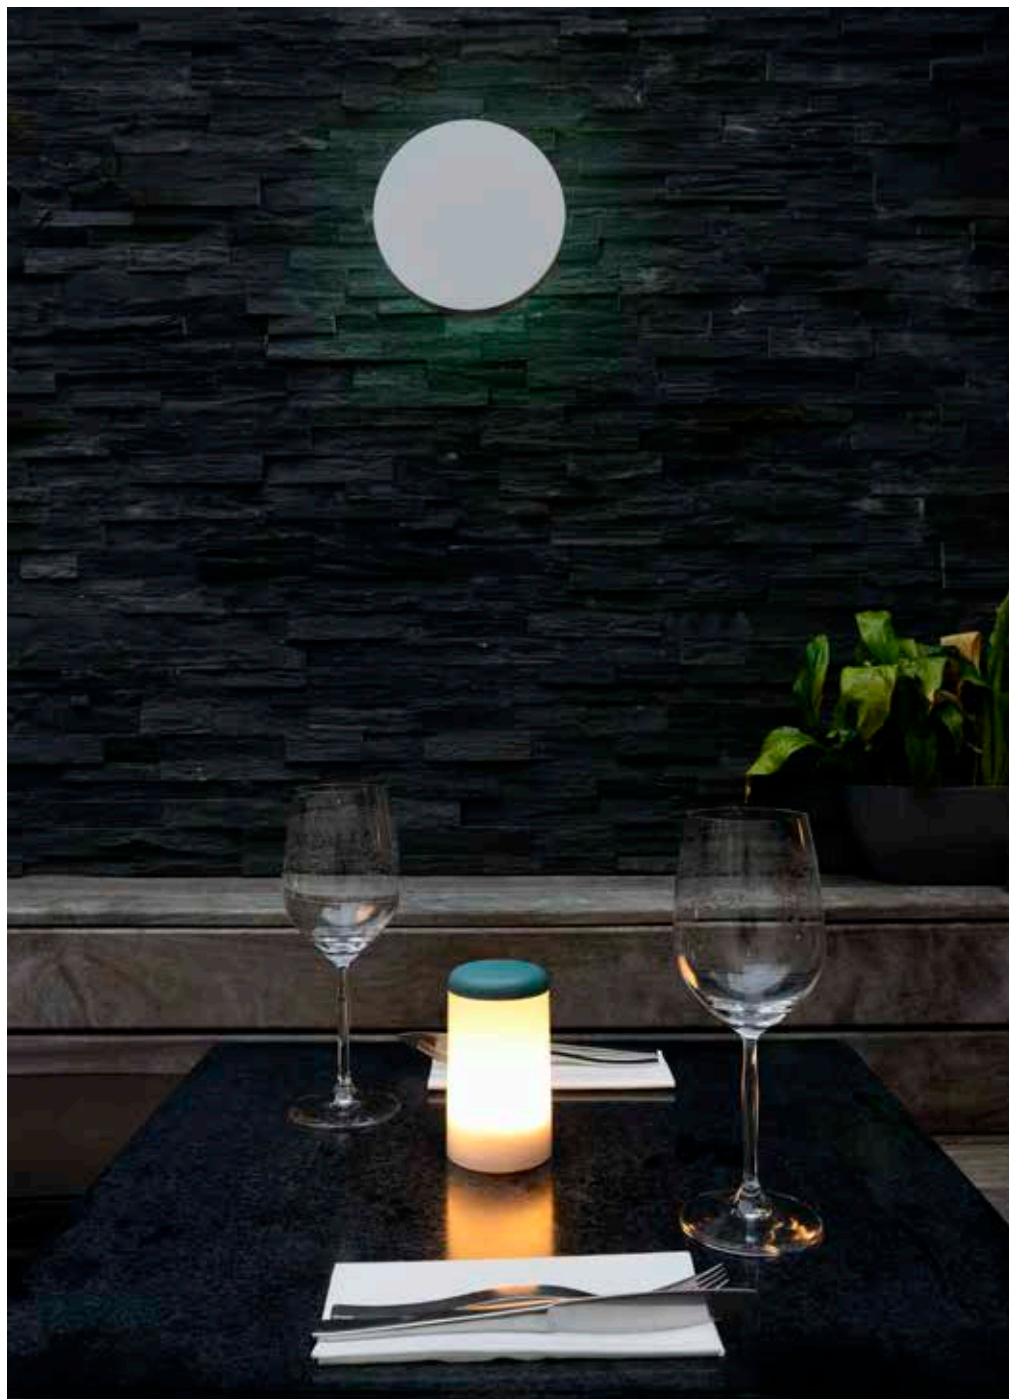

MOJO COLLECTION TABLE LIGHTING

Indoor/outdoor product made of Polycarbonate (PC) with changeable multi-color covers, rainproof and shock resistant, each come with clip-on caps in 3 colors.

TOP FEATURES

- 25 preprogrammed colors
- 2 romantic candle flickering effect modes (yellow and orange)
- 2 ultra – slow enjoyable automatic mix modes showing 160 000 colors
- dimmer mode (4 steps)
- battery indicator
- automatic light shut when placed on charger
- color lock and anti-theft function (only with remote control)
- up to 86 hours of light with one recharge
- battery recharge: 7 hours
- waterproof IP52 (dust and rain resistant)
- remote included + pushbutton controlled on back side
- anti-glare
- all material (no rusting, no oxidizing, no decolorizing, high UV-protection)