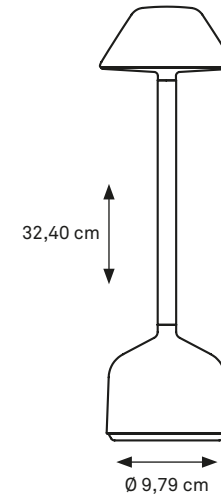

## DEMOISELLE TALL COLLECTION

BOWL

CAP

CYLINDER

BOWL OPAL

CAP OPAL

CYLINDER OPAL

MATERIAL: ALUMINUM  
IP 52 RATED