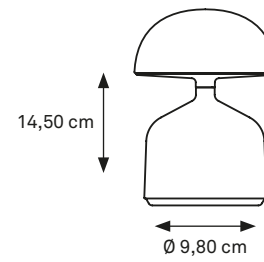

## DEMOISELLE SMALL COLLECTION

BOWL

CAP

CYLINDER

BOWL OPAL

CAP OPAL

CYLINDER OPAL

MATERIAL: ALUMINUM  
IP 52 RATED