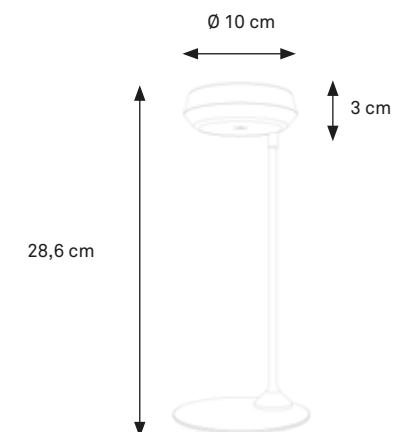

TABLE LAMP

MIRAI® COLLECTION

OPTION:

Place the metal base underneath a tablecloth and simply attach the pole with build-in magnet to that metal base.

TABLE LAMP

MATERIAL: ALUMINUM
IP 52 RATED

WARM WHITE 2300 KELVIN
+ 2700 KELVIN + RGB INCLUDED