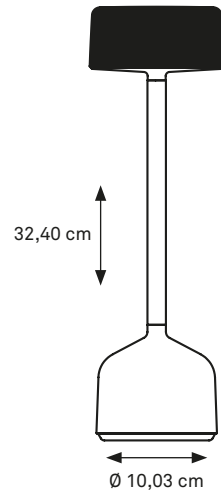

## DEMOISELLE TALL COLLECTION

BOWL

CAP

CYLINDER

BOWL OPAL

CAP OPAL

CYLINDER OPAL

MATERIAL: ALUMINUM  
IP 52 RATED