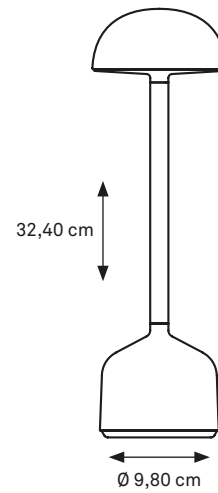

## DEMOISELLE TALL COLLECTION

BOWL

CAP

CYLINDER

BOWL OPAL

CAP OPAL

CYLINDER OPAL

MATERIAL: ALUMINUM  
IP 52 RATED