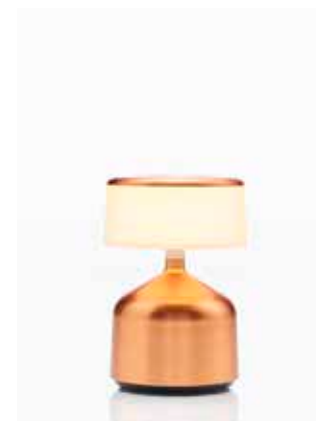

# COPPER

**BOWL**  
CODE: DEM-S-077

**CAP**  
CODE: DEM-S-078

**CYLINDER**  
CODE: DEM-S-079

**BOWL OPAL**  
CODE: DEM-S-080

**CAP OPAL**  
CODE: DEM-S-081

**CYLINDER OPAL**  
CODE: DEM-S-082