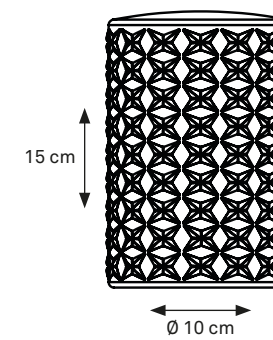

SHADOW
CODE: 032

MATERIAL: PE
IP 52 RATED

WARM WHITE 2300 KELVIN + 2700 KELVIN + RGB INCLUDED