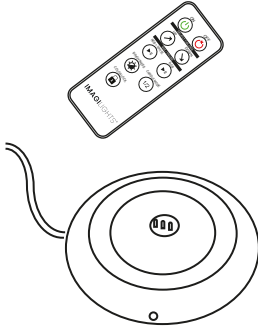

# CHARGERS

TABLE MODELS ONLY

# CHARGING SOLUTIONS FOR TABLE LIGHTS ONLY

Ø 11,2 cm H 3 cm

Ø 11,2 cm H 3 cm

L 45cm x W 27cm x H 4 cm

**PLUG AVAILABILITY**  
EU  
BS  
US  
AU

**SINGLE CHARGER**  
CODE: DIRECT-1-EX  
REMOTE

**SINGLE CHARGER + REMOTE**  
CODE: DIRECT-1