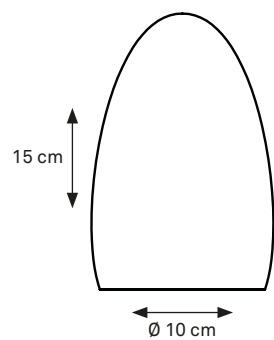

TABLE LIGHTING

TEBUR COLLECTION

BULLIT
CODE: 020