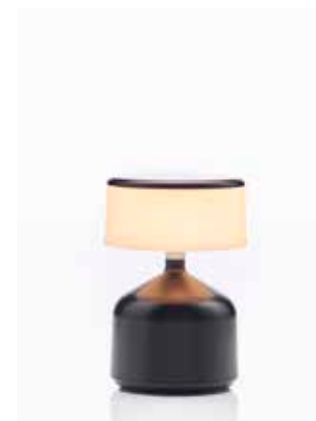

BOWL  
CODE: DEM-S-095

CAP  
CODE: DEM-S-096

CYLINDER  
CODE: DEM-S-097

BOWL OPAL  
CODE: DEM-S-098

CAP OPAL  
CODE: DEM-S-099

CYLINDER OPAL  
CODE: DEM-S-100