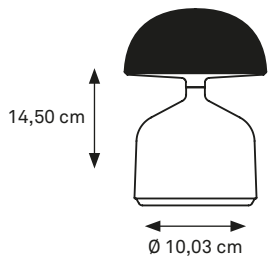

TABLE LIGHTING

DEMOISELLE SMALL COLLECTION

BOWL