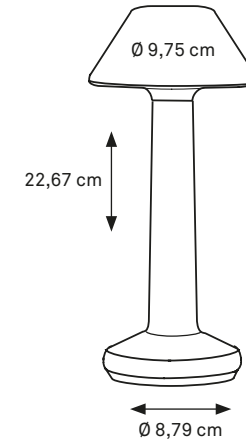

## MOMENTS COLLECTION

BOWL

CAP

CYLINDER

BOWL OPAL

CAP OPAL

CYLINDER OPAL

MATERIAL: ALUMINUM  
IP 52 RATED