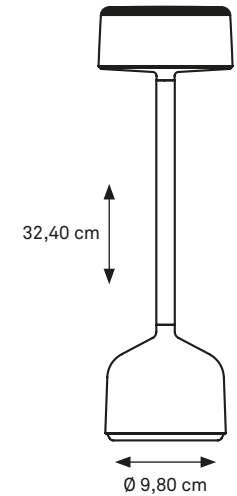

## DEMOISELLE TALL COLLECTION

BOWL

CAP

CYLINDER

BOWL OPAL

CAP OPAL

CYLINDER OPAL

MATERIAL: ALUMINUM  
IP 52 RATED