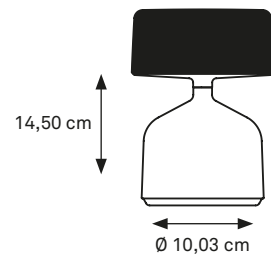

TABLE LIGHTING

DEMOISELLE SMALL COLLECTION

BOWL

CAP

CYLINDER

BOWL OPAL

CAP OPAL

CYLINDER OPAL

MATERIAL: ALUMINUM
IP 52 RATED

WARM WHITE 2300 KELVIN + 2700 KELVIN + RGB INCLUDED